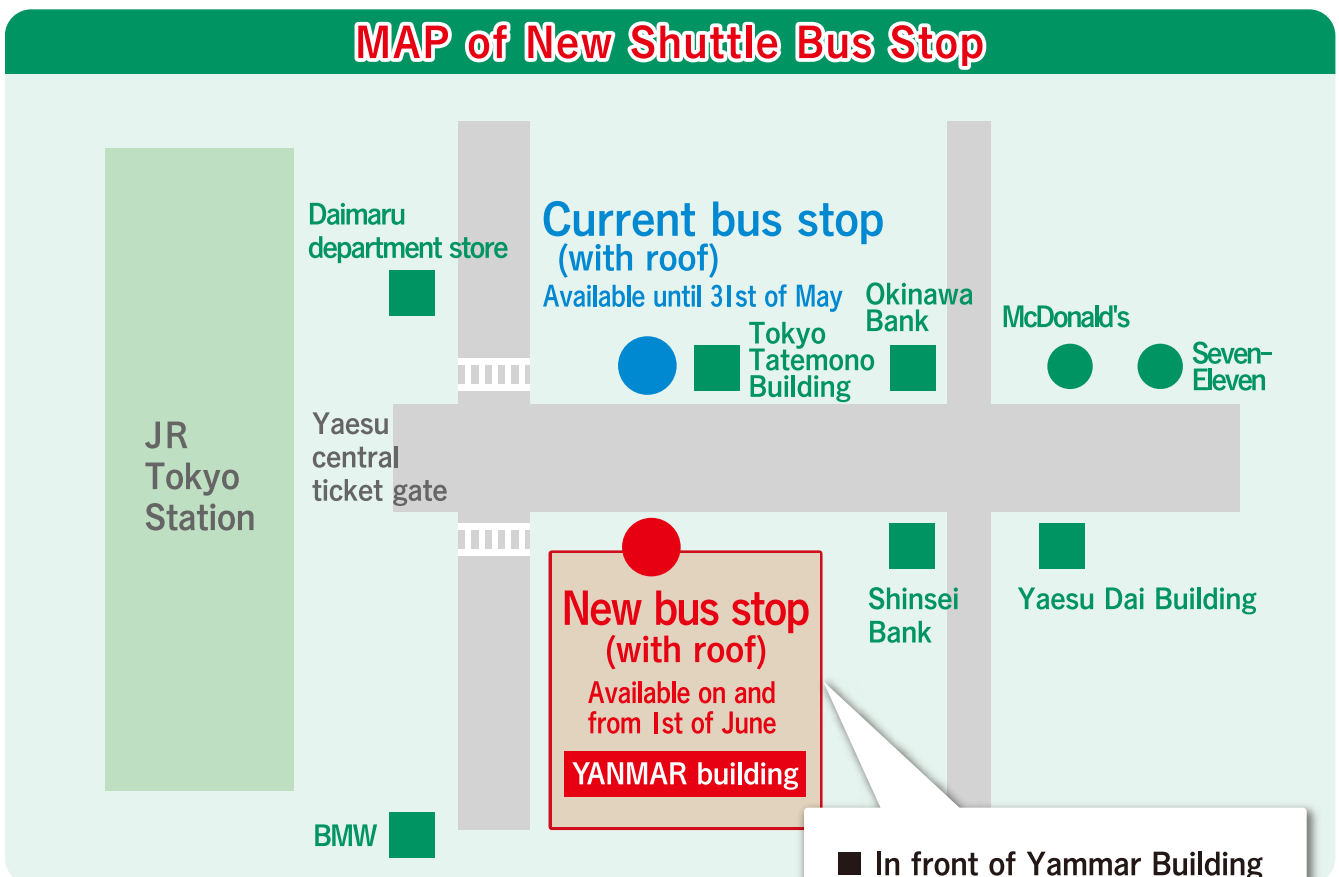

# 東京駅

# TOKYO STATION

## Shuttle bus stop relocation

The shuttle bus stop will be relocated on and from **1st of June** in order to reduce congestion.

The new shuttle bus stop will be exclusively for JIU use.

The new shuttle bus stop is located just on the opposite side of the current bus stop across the street.

### MAP of New Shuttle Bus Stop